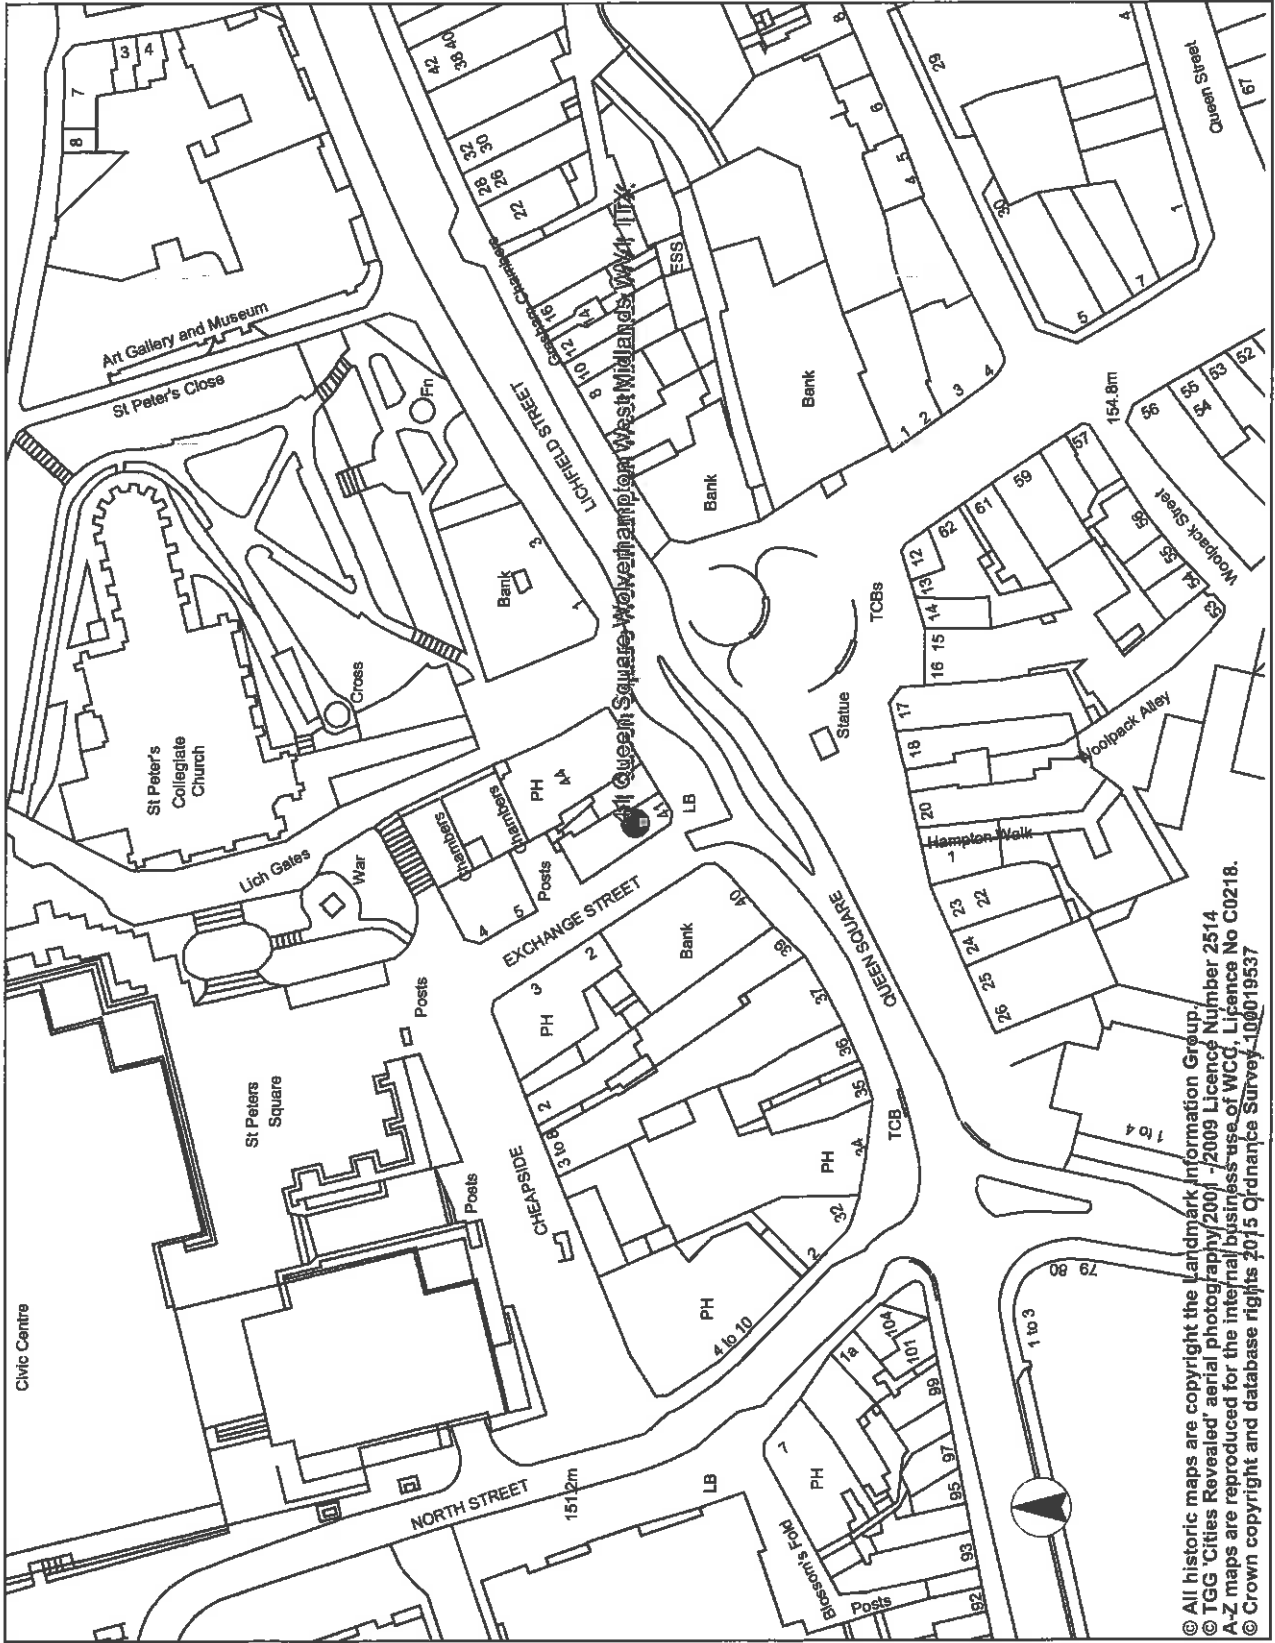

Slaters Bar
41 Queen Square

Wolverhampton City Council
Asset Management
Civic Centre
St Peters Square
Wolverhampton
WV1 1RL

Plan Produced
7.8.2015
Scale 1:1,250

BIMBIE - Formed by

© All historic maps are copyright the Landmark Information Group.
© TGG 'Cities Revealed' aerial photography/2001 - 2009 Licence Number 2514
A-Z maps are reproduced for the internal business-use of WCC, Licence No C0218.
© Crown copyright and database rights 2015 Ordnance Survey. 100019537